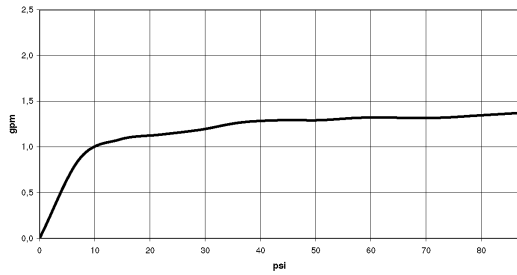

Sink - VAIA

Single-lever lavatory mixer without drain - polished chrome

Article number: 33 521 809-00 0010

- 6-5/8" Projection
- Swiveling spout 360°
- Round aerated stream
- Total height 12"
- Height to aerator/spout outlet 8-5/8"
- 1-3/8" hole diameter
- 2 x pressure hose with 3/8" compression fitting
- Water flow rate limited to max. 1.2 gpm
- lead-free

polished chrome

Dimensional drawing

All dimensions in mm / inch = mm x 0,0394

Sink - VAIA
Single-lever lavatory mixer without drain - polished chrome
Article number: 33 521 809-00 0010

Flow rate chart

Sink - VAIA