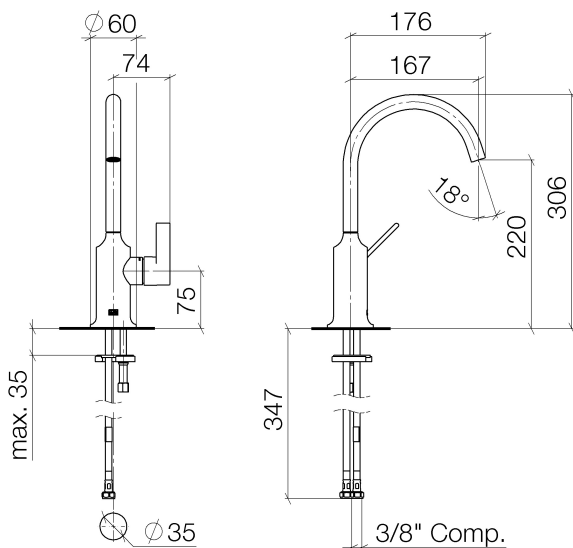

Sink - VAIA

Single-lever lavatory mixer without drain - polished chrome

Article number: 33 521 809-00 0010

- 6-5/8" Projection
- Swiveling spout 360°
- Round aerated stream
- Total height 12"
- Height to aerator/spout outlet 8-5/8"
- 1-3/8" hole diameter
- 2 x pressure hose with 3/8" compression fitting
- Water flow rate limited to max. 1.2 gpm
- lead-free

polished chrome

Dimensional drawing

All dimensions in mm / inch = mm x 0,0394

Sink - VAIA
Single-lever lavatory mixer without drain - polished chrome
Article number: 33 521 809-00 0010

Flow rate chart

Sink - VAIA

Single-lever lavatory mixer without drain - polished chrome

Article number: 33 521 809-00 0010

Other surface finishes

platinum matte

33 521 809-06 0010

Dark Brass matte

33 521 809-16 0010

Dark Bronze matte